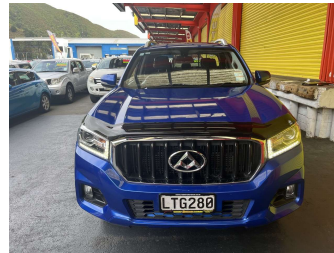

# 2018 LDV T60 4WD MT 2.8DT/4WD/6MT

Purchase Price

**\$22,995**

Includes GST, Registration & Licensing

Finance may be available on this vehicle. Ask one of our friendly staff for more information.

Gain peace of mind with Mechanical Breakdown Insurance. **Ask us how.**

Body Style

**4 door, Ute**

Odometer

**115,756 km**

Engine

**2776 cc, Internal Combustion**

Fuel Type

**Diesel**