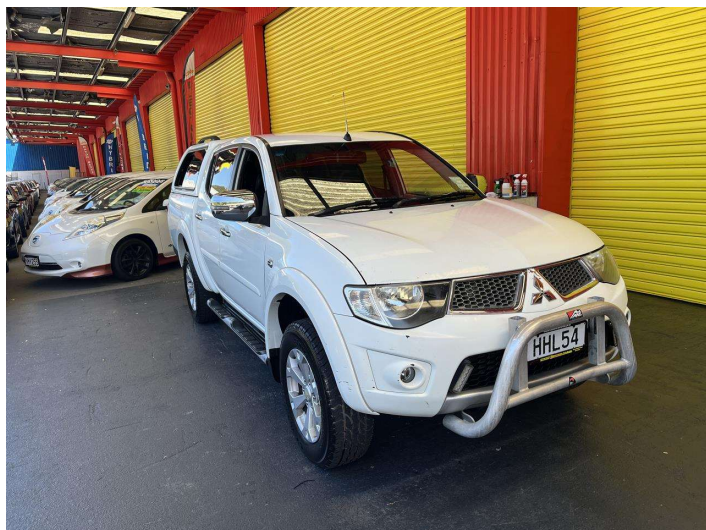

2014 Mitsubishi Triton 4WD 2.5D D/CAB GLS M

Purchase Price **\$11,995**
Includes GST, Registration & Licensing

Finance may be available on this vehicle. Ask one of our friendly staff for more information.

Body Style
4 door, Ute

Odometer
265,545 km

Engine
2477 cc, Internal Combustion

Fuel Type
Diesel

Transmission
Manual, 4WD

Wheels
-

VIN
MMAJNKB40ED003869

Interior
Black, Leather