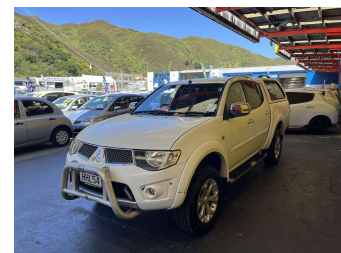

2014 Mitsubishi Triton 4WD 2.5D D/CAB GLS M

Purchase Price **\$11,995**
Includes GST, Registration & Licensing

Finance may be available on this vehicle. Ask one of our friendly staff for more information.

Body Style
4 door, Ute

Odometer
265,545 km

Engine
2477 cc, Internal Combustion

Fuel Type
Diesel

Transmission
Manual, 4WD

Wheels
-

VIN
MMAJNKB40ED003869

Interior
Black, Leather