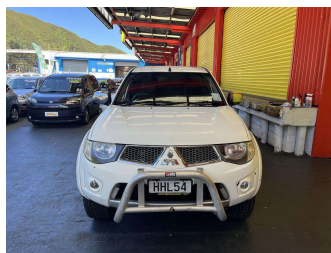

2014 Mitsubishi Triton 4WD 2.5D D/CAB GLS M

Purchase Price **\$11,995**
Includes GST, Registration & Licensing

Finance may be available on this vehicle. Ask one of our friendly staff for more information.

Body Style
4 door, Ute

Odometer
265,545 km

Engine
2477 cc, Internal Combustion

Fuel Type
Diesel

Transmission
Manual, 4WD

Wheels
-

VIN
MMAJNKB40ED003869

Interior
Black, Leather