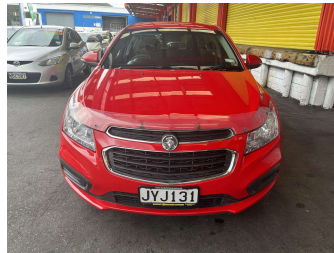

2016 Holden Cruze EQUIPE 1.8P/6AT/HA/5

Purchase Price **\$11,995**
Includes GST, Registration & Licensing

Finance may be available on this vehicle. Ask one of our friendly staff for more information.

Gain peace of mind with Mechanical Breakdown Insurance. **Ask us how.**

Top features
None Listed

Body Style
5 door, Hatchback

Odometer
115,871 km

Engine
1796 cc

Fuel Type
Petrol

Transmission
Automatic, Front Wheel

Wheels
-

VIN
6G1PD6EM9GL212983

Interior
-

Safety

Based on 2023 UCSR rating for 09-16 models

Reg No.
JYJ131

Ext Colour
Red

History
NZ New

Seats
5 seats

CO2 Emissions
★★★★☆☆
198 grams/km