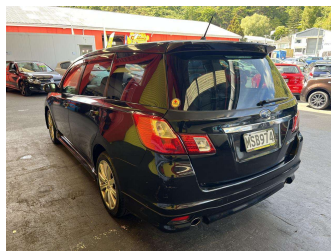

# 2008 Subaru Exiga

**Purchase Price** **\$5,995**  
Includes GST, Registration & Licensing

Finance may be available on this vehicle. Ask one of our friendly staff for more information.

Gain peace of mind with Mechanical Breakdown Insurance. **Ask us how.**

- Top features**
- » ABS Brakes
  - » Air Bag
  - » Alloy Wheels
  - » Electric Windows
  - » Tints

Body Style  
**5 door, Station Wagon**

Odometer  
**205,910 km**

Engine  
**1994 cc, Internal Combustion**

Fuel Type  
**Petrol**

Transmission  
**Automatic**

Wheels  
-

VIN  
**7AT0GF1RX19003250**

Interior  
**Charcoal**

Safety  
-

Reg No.  
**MSB974**

Ext Colour  
**Black**