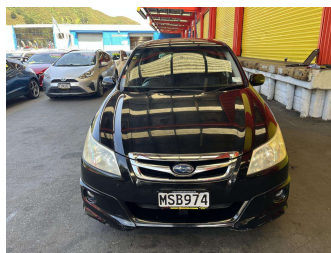

# 2008 Subaru Exiga

**Purchase Price** **\$5,995**  
Includes GST, Registration & Licensing

Finance may be available on this vehicle. Ask one of our friendly staff for more information.

Gain peace of mind with Mechanical Breakdown Insurance. **Ask us how.**

- Top features**
- » ABS Brakes
  - » Air Bag
  - » Alloy Wheels
  - » Electric Windows
  - » Tints

Body Style  
**5 door, Station Wagon**

Odometer  
**205,910 km**

Engine  
**1994 cc, Internal Combustion**

Fuel Type  
**Petrol**

Transmission  
**Automatic**

Wheels  
-

VIN  
**7AT0GF1RX19003250**

Interior  
**Charcoal**

Safety  
-

Reg No.  
**MSB974**

Ext Colour  
**Black**