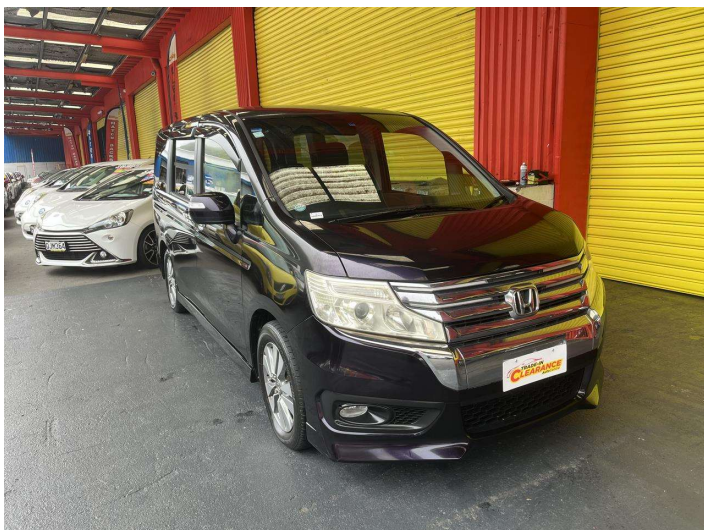

# 2013 Honda STEPWAGON

**Purchase Price** **\$13,995**  
Includes GST, Registration & Licensing

Finance may be available on this vehicle. Ask one of our friendly staff for more information.

Gain peace of mind with Mechanical Breakdown Insurance. **Ask us how.**

Body Style  
**4 door, People Movers**

Odometer  
**108,899 km**

Engine  
**1997 cc, Internal Combustion**

Fuel Type  
**Petrol**

Transmission  
**Automatic**

Wheels  
-

VIN  
**7AT08G87X24326533**

Interior  
**Charcoal**