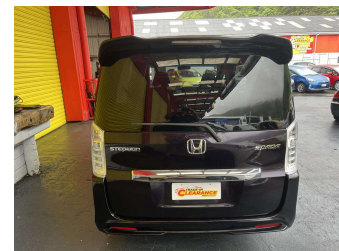

# 2013 Honda STEPWAGON

**Purchase Price** **\$13,995**  
Includes GST, Registration & Licensing

Finance may be available on this vehicle. Ask one of our friendly staff for more information.

Gain peace of mind with Mechanical Breakdown Insurance. **Ask us how.**

Body Style  
**4 door, People Movers**

Odometer  
**108,899 km**

Engine  
**1997 cc, Internal Combustion**

Fuel Type  
**Petrol**

Transmission  
**Automatic**

Wheels  
-

VIN  
**7AT08G87X24326533**

Interior  
**Charcoal**