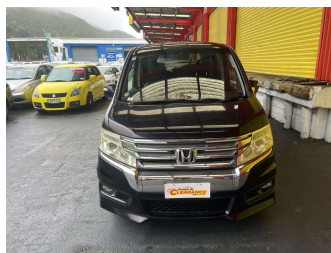

# 2013 Honda STEPWAGON

**Purchase Price** **\$13,995**  
Includes GST, Registration & Licensing

Finance may be available on this vehicle. Ask one of our friendly staff for more information.

Gain peace of mind with Mechanical Breakdown Insurance. **Ask us how.**

Body Style  
**4 door, People Movers**

Odometer  
**108,899 km**

Engine  
**1997 cc, Internal Combustion**

Fuel Type  
**Petrol**

Transmission  
**Automatic**

Wheels  
-

VIN  
**7AT08G87X24326533**

Interior  
**Charcoal**