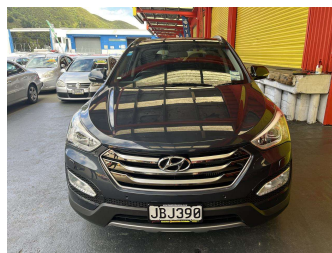

2015 Hyundai Santa Fe DM 2.2D ELITE

Purchase Price

\$23,995

Includes GST, Registration & Licensing

Finance may be available on this vehicle. Ask one of our friendly staff for more information.

Gain peace of mind with Mechanical Breakdown Insurance. **Ask us how.**

Body Style

4 door, Station Wagon

Odometer

120,531 km

Engine

2199 cc, Internal Combustion

Fuel Type

Diesel