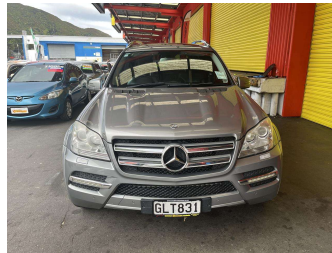

2012 Mercedes-Benz GL 350 CDI

Purchase Price **\$17,995**
Includes GST, Registration & Licensing

Finance may be available on this vehicle. Ask one of our friendly staff for more information.

Gain peace of mind with Mechanical Breakdown Insurance. **Ask us how.**

- Top features**
- » ABS Brakes
 - » Air Bag
 - » Alloy Wheels
 - » Cruise Control
 - » Electric Seat(s)
 - » Heated Seats
 - » Leather Trim
 - » Paddle Shift
 - » Power Steering
 - » Reversing Camera
 - » Roof Rails
 - » Tow Bar
 - » Turbo Charger

Body Style
5 door, RV-SUV

Odometer
232,362 km

Engine
2987 cc, Internal Combustion

Fuel Type
Diesel

Transmission
Automatic

Wheels
-

VIN
WDC1648232A792066

Interior
-