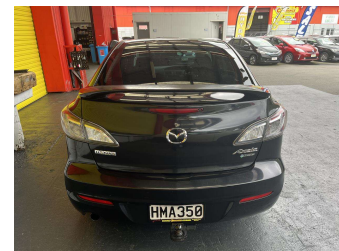

2009 Mazda Axela I-Stop

Purchase Price **\$6,995**
Includes GST, Registration & Licensing

Finance may be available on this vehicle. Ask one of our friendly staff for more information.

Gain peace of mind with Mechanical Breakdown Insurance. **Ask us how.**

Body Style
4 door, Sedan

Odometer
240,240 km

Engine
1998 cc, Internal Combustion

Fuel Type
Petrol

Transmission
Automatic, Front Wheel

Wheels
-

VIN
7AT0C13JX14102761

Interior
Black, Cloth

Safety
-

Reg No.
HMA350

Ext Colour
Black

History
Ex-Overseas

Seats
5 seats

CO2 Emissions
-

Energy Economy
-

Stock ID: 27519