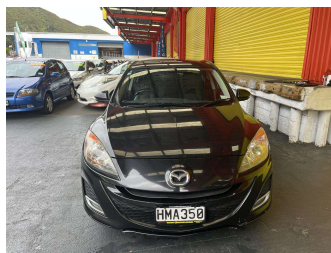

2009 Mazda Axela I-Stop

Purchase Price **\$6,995**
Includes GST, Registration & Licensing

Finance may be available on this vehicle. Ask one of our friendly staff for more information.

Gain peace of mind with Mechanical Breakdown Insurance. **Ask us how.**

Body Style
4 door, Sedan

Odometer
240,240 km

Engine
1998 cc, Internal Combustion

Fuel Type
Petrol

Transmission
Automatic, Front Wheel

Wheels
-

VIN
7AT0C13JX14102761

Interior
Black, Cloth

Safety
-

Reg No.
HMA350

Ext Colour
Black

History
Ex-Overseas

Seats
5 seats

CO2 Emissions
-

Energy Economy
-

Stock ID: 27519