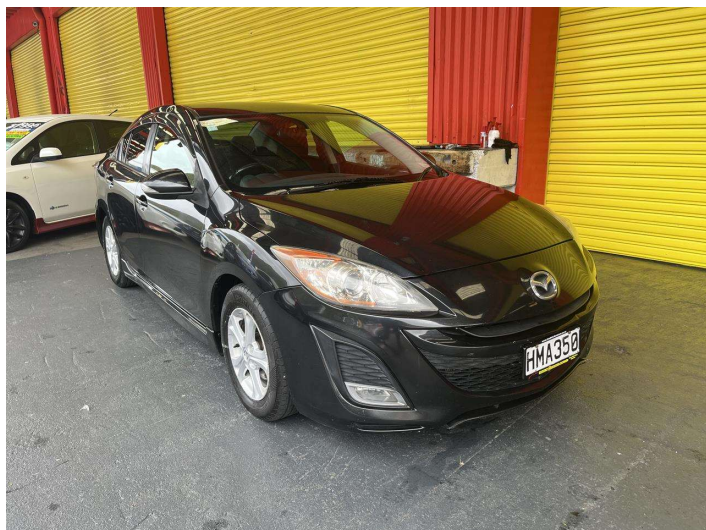

2009 Mazda Axela I-Stop

Purchase Price **\$6,995**
Includes GST, Registration & Licensing

Finance may be available on this vehicle. Ask one of our friendly staff for more information.

Gain peace of mind with Mechanical Breakdown Insurance. **Ask us how.**

Body Style
4 door, Sedan

Odometer
240,240 km

Engine
1998 cc, Internal Combustion

Fuel Type
Petrol

Transmission
Automatic, Front Wheel

Wheels
-

VIN
7AT0C13JX14102761

Interior
Black, Cloth

Safety
-

Reg No.
HMA350

Ext Colour
Black

History
Ex-Overseas

Seats
5 seats

CO2 Emissions
-

Energy Economy
-

Stock ID: 27519