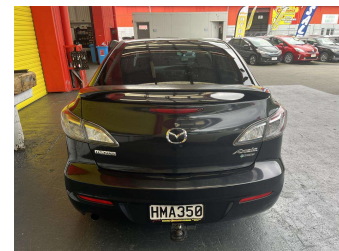

# 2009 Mazda Axela I-Stop

**Purchase Price** **\$6,995**  
Includes GST, Registration & Licensing

Finance may be available on this vehicle. Ask one of our friendly staff for more information.

Gain peace of mind with Mechanical Breakdown Insurance. **Ask us how.**

Body Style  
**4 door, Sedan**

Odometer  
**240,240 km**

Engine  
**1998 cc, Internal Combustion**

Fuel Type  
**Petrol**

Transmission  
**Automatic, Front Wheel**

Wheels  
 -

VIN  
**7AT0C13JX14102761**

Interior  
**Black, Cloth**

Safety  
 -

Reg No.  
**HMA350**

Ext Colour  
**Black**

History  
**Ex-Overseas**

Seats  
**5 seats**

CO2 Emissions  
 -

Energy Economy  
 -

**Stock ID: 27519**