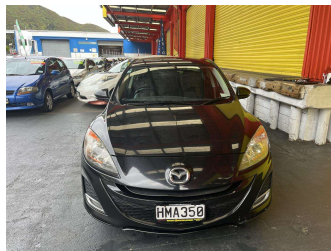

# 2009 Mazda Axela I-Stop

**Purchase Price** **\$6,995**  
Includes GST, Registration & Licensing

Finance may be available on this vehicle. Ask one of our friendly staff for more information.

Gain peace of mind with Mechanical Breakdown Insurance. **Ask us how.**

Body Style  
**4 door, Sedan**

Odometer  
**240,240 km**

Engine  
**1998 cc, Internal Combustion**

Fuel Type  
**Petrol**

Transmission  
**Automatic, Front Wheel**

Wheels  
 -

VIN  
**7AT0C13JX14102761**

Interior  
**Black, Cloth**

Safety  
 -

Reg No.  
**HMA350**

Ext Colour  
**Black**

History  
**Ex-Overseas**

Seats  
**5 seats**

CO2 Emissions  
 -

Energy Economy  
 -

**Stock ID: 27519**