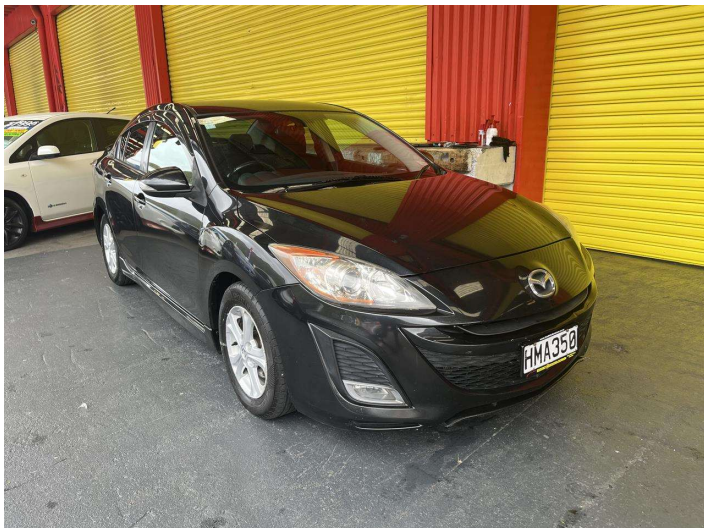

# 2009 Mazda Axela I-Stop

**Purchase Price** **\$6,995**  
Includes GST, Registration & Licensing

Finance may be available on this vehicle. Ask one of our friendly staff for more information.

Gain peace of mind with Mechanical Breakdown Insurance. **Ask us how.**

Body Style  
**4 door, Sedan**

Odometer  
**240,240 km**

Engine  
**1998 cc, Internal Combustion**

Fuel Type  
**Petrol**

Transmission  
**Automatic, Front Wheel**

Wheels  
 -

VIN  
**7AT0C13JX14102761**

Interior  
**Black, Cloth**

Safety  
 -

Reg No.  
**HMA350**

Ext Colour  
**Black**

History  
**Ex-Overseas**

Seats  
**5 seats**

CO2 Emissions  
 -

Energy Economy  
 -

**Stock ID: 27519**