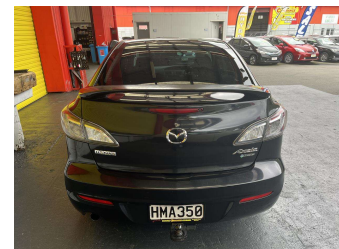

2009 Mazda Axela I-Stop

Purchase Price **\$6,995**
Includes GST, Registration & Licensing

Finance may be available on this vehicle. Ask one of our friendly staff for more information.

Gain peace of mind with Mechanical Breakdown Insurance. **Ask us how.**

Body Style
4 door, Sedan

Odometer
240,240 km

Engine
1998 cc, Internal Combustion

Fuel Type
Petrol

Transmission
Automatic, Front Wheel

Wheels
-

VIN
7AT0C13JX14102761

Interior
Black, Cloth

Safety
-

Reg No.
HMA350

Ext Colour
Black

History
Ex-Overseas

Seats
5 seats

CO2 Emissions
-

Energy Economy
-

Stock ID: 27519