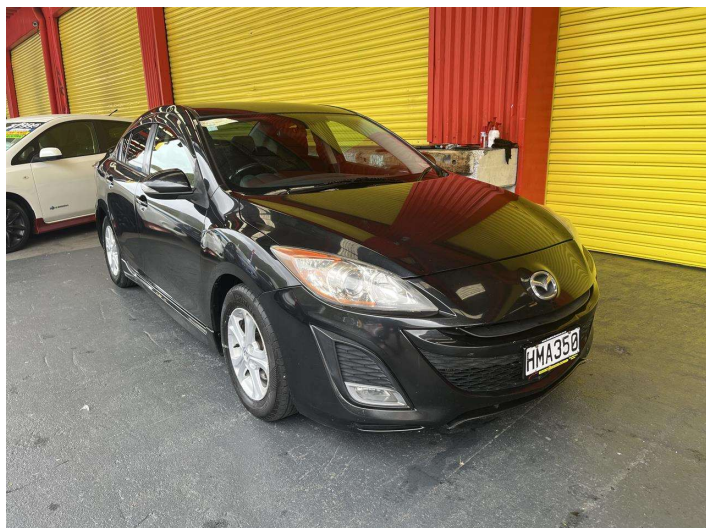

2009 Mazda Axela I-Stop

Purchase Price **\$6,995**
Includes GST, Registration & Licensing

Finance may be available on this vehicle. Ask one of our friendly staff for more information.

Gain peace of mind with Mechanical Breakdown Insurance. **Ask us how.**

Body Style
4 door, Sedan

Odometer
240,240 km

Engine
1998 cc, Internal Combustion

Fuel Type
Petrol

Transmission
Automatic, Front Wheel

Wheels
-

VIN
7AT0C13JX14102761

Interior
Black, Cloth

Safety
-

Reg No.
HMA350

Ext Colour
Black

History
Ex-Overseas

Seats
5 seats

CO2 Emissions
-

Energy Economy
-

Stock ID: 27519