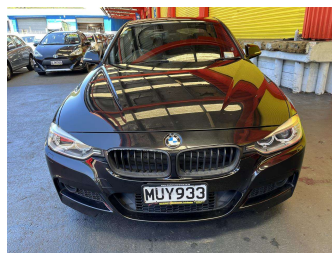

2012 BMW 320i Motorsport

Purchase Price

\$14,995

Includes GST, Registration & Licensing

Finance may be available on this vehicle. Ask one of our friendly staff for more information.

Gain peace of mind with Mechanical Breakdown Insurance. **Ask us how.**

Body Style

4 door, Sedan

Odometer

163,234 km

Engine

1990 cc, Internal Combustion

Fuel Type

Petrol