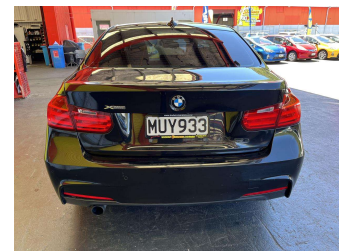

2012 BMW 320i Motorsport

Purchase Price

\$14,995

Includes GST, Registration & Licensing

Finance may be available on this vehicle. Ask one of our friendly staff for more information.

Gain peace of mind with Mechanical Breakdown Insurance. **Ask us how.**

Body Style

4 door, Sedan

Odometer

163,234 km

Engine

1990 cc, Internal Combustion

Fuel Type

Petrol