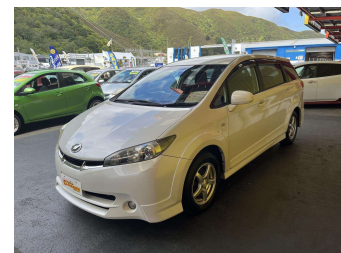

2009 Toyota Wish VALVEMATIC

Purchase Price **\$13,995**
Includes GST, Registration & Licensing

Finance may be available on this vehicle. Ask one of our friendly staff for more information.

Gain peace of mind with Mechanical Breakdown Insurance. **Ask us how.**

Body Style
4 door, People Movers

Odometer
58,951 km

Engine
1986 cc, Internal Combustion

Fuel Type
Petrol

Transmission
Automatic

Wheels
-

VIN
7AT0H64BX24002039

Interior
Black, Cloth