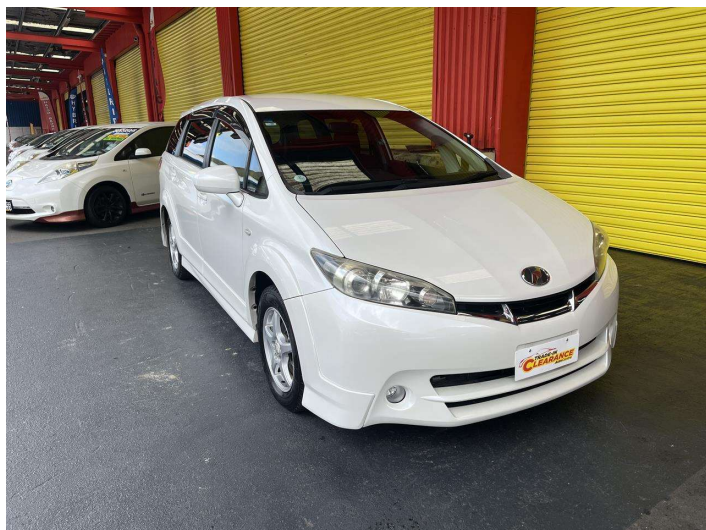

2009 Toyota Wish VALVEMATIC

Purchase Price **\$13,995**
Includes GST, Registration & Licensing

Finance may be available on this vehicle. Ask one of our friendly staff for more information.

Gain peace of mind with Mechanical Breakdown Insurance. **Ask us how.**

Body Style
4 door, People Movers

Odometer
58,951 km

Engine
1986 cc, Internal Combustion

Fuel Type
Petrol

Transmission
Automatic

Wheels
-

VIN
7AT0H64BX24002039

Interior
Black, Cloth

Safety
-

Reg No.
-

Ext Colour
White

History
-

Seats
6 seats

CO2 Emissions
-

Energy Economy
-

Stock ID: 26755