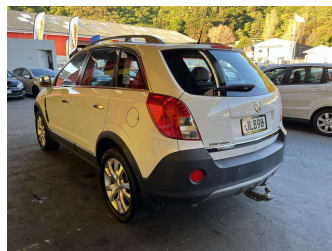

2015 Holden Captiva 5 LTZ 2.4P/6AT/SW/4D

Purchase Price **\$8,995**
Includes GST, Registration & Licensing

Finance may be available on this vehicle. Ask one of our friendly staff for more information.

Gain peace of mind with Mechanical Breakdown Insurance. **Ask us how.**

- Top features**
- » ABS Brakes
 - » Air Bag
 - » Air Conditioning
 - » Alloy Wheels
 - » Central Locking
 - » Electric Seat(s)
 - » Leather Trim
 - » Power Steering
 - » Roof Rails
 - » Tow Bar

Body Style
4 door, RV-SUV

Odometer
235,239 km

Engine
2384 cc, Internal Combustion

Fuel Type
Petrol

Transmission
Automatic, Front Wheel

Wheels
-

VIN
KL3DA26U9FB022608

Interior
-

Safety
-