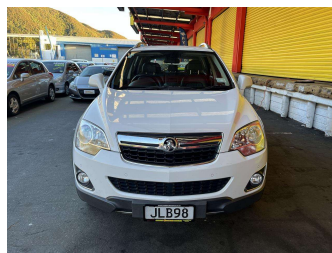

2015 Holden Captiva 5 LTZ 2.4P/6AT/SW/4D

Purchase Price **\$8,995**
Includes GST, Registration & Licensing

Finance may be available on this vehicle. Ask one of our friendly staff for more information.

Gain peace of mind with Mechanical Breakdown Insurance. **Ask us how.**

- Top features**
- » ABS Brakes
 - » Air Bag
 - » Air Conditioning
 - » Alloy Wheels
 - » Central Locking
 - » Electric Seat(s)
 - » Leather Trim
 - » Power Steering
 - » Roof Rails
 - » Tow Bar

Body Style
4 door, RV-SUV

Odometer
235,239 km

Engine
2384 cc, Internal Combustion

Fuel Type
Petrol

Transmission
Automatic, Front Wheel

Wheels
-

VIN
KL3DA26U9FB022608

Interior
-

Safety
-