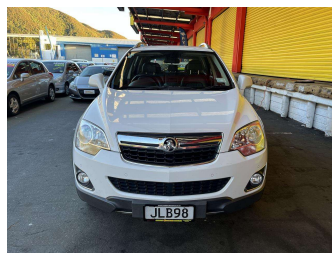

2015 Holden Captiva 5 LTZ 2.4P/6AT/SW/4D

Purchase Price **\$7,995**
Includes GST, Registration & Licensing

Finance may be available on this vehicle. Ask one of our friendly staff for more information.

Gain peace of mind with Mechanical Breakdown Insurance. **Ask us how.**

- Top features**
- » ABS Brakes
 - » Air Bag
 - » Air Conditioning
 - » Alloy Wheels
 - » Central Locking
 - » Electric Seat(s)
 - » Leather Trim
 - » Power Steering
 - » Roof Rails
 - » Tow Bar

Body Style
4 door, RV-SUV

Odometer
235,239 km

Engine
2384 cc, Internal Combustion

Fuel Type
Petrol

Transmission
Automatic, Front Wheel

Wheels
-

VIN
KL3DA26U9FB022608

Interior
-

Safety
-