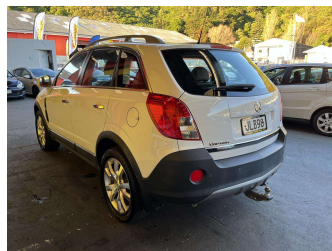

2015 Holden Captiva 5 LTZ 2.4P/6AT/SW/4D

Purchase Price **\$7,995**
Includes GST, Registration & Licensing

Finance may be available on this vehicle. Ask one of our friendly staff for more information.

Gain peace of mind with Mechanical Breakdown Insurance. **Ask us how.**

- Top features**
- » ABS Brakes
 - » Air Bag
 - » Air Conditioning
 - » Alloy Wheels
 - » Central Locking
 - » Electric Seat(s)
 - » Leather Trim
 - » Power Steering
 - » Roof Rails
 - » Tow Bar

Body Style
4 door, RV-SUV

Odometer
235,239 km

Engine
2384 cc, Internal Combustion

Fuel Type
Petrol

Transmission
Automatic, Front Wheel

Wheels
-

VIN
KL3DA26U9FB022608

Interior
-

Safety
-