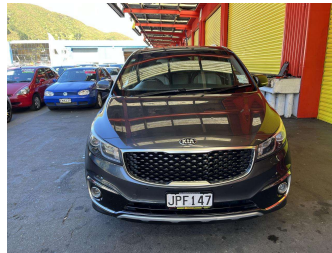

# 2016 Kia Carnival LTD 2.2D/6AT/SW/5DR

**Purchase Price** **\$20,995**  
Includes GST, Registration & Licensing

Finance may be available on this vehicle. Ask one of our friendly staff for more information.

Body Style  
**5 door, People Movers**

Odometer  
**220,744 km**

Engine  
**2199 cc, Internal Combustion**

Fuel Type  
**Diesel**

Transmission  
**Automatic, Front Wheel**

Wheels  
-

VIN  
**KNAMC81AMG6157270**

Interior  
**Beige**

Safety

Based on 2023 UCSR rating for 06-11 models

Reg No.  
**JPF147**

Ext Colour  
**Grey**

History  
**NZ New**

Seats  
**8 seats**

CO2 Emissions  
★★★★☆☆  
**229 grams/km**