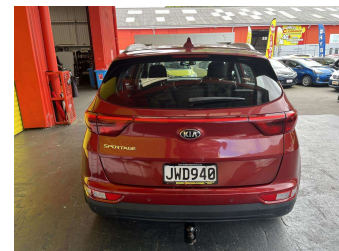

2016 Kia Sportage URBAN LX 2.0P/6AT/SW

Purchase Price **\$12,995**
Includes GST, Registration & Licensing

Finance may be available on this vehicle. Ask one of our friendly staff for more information.

Gain peace of mind with Mechanical Breakdown Insurance. **Ask us how.**

Body Style
5 door, Station Wagon

Odometer
215,074 km

Engine
1999 cc, Internal Combustion

Fuel Type
Petrol

Transmission
Automatic, Front Wheel

Wheels
-

VIN
KNAPM81AMG7091446

Interior
Black, Cloth