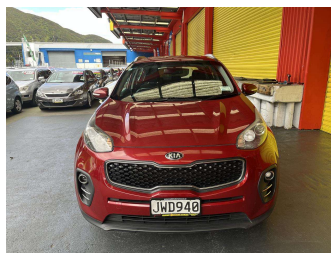

2016 Kia Sportage URBAN LX 2.0P/6AT/SW

Purchase Price **\$12,995**
Includes GST, Registration & Licensing

Finance may be available on this vehicle. Ask one of our friendly staff for more information.

Gain peace of mind with Mechanical Breakdown Insurance. **Ask us how.**

Body Style
5 door, Station Wagon

Odometer
215,074 km

Engine
1999 cc, Internal Combustion

Fuel Type
Petrol

Transmission
Automatic, Front Wheel

Wheels
-

VIN
KNAPM81AMG7091446

Interior
Black, Cloth