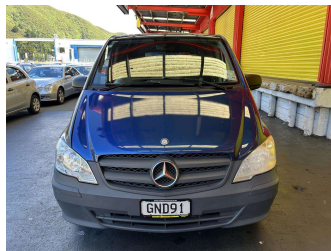

2012 Mercedes-Benz VITO 113 CDI KA/L WORKER

Purchase Price **\$10,995**
Includes GST, Registration & Licensing

Finance may be available on this vehicle. Ask one of our friendly staff for more information.

Body Style
5 door, Coach

Odometer
260,597 km

Engine
2143 cc, Internal Combustion

Fuel Type
Diesel

Transmission
Manual, Rear Wheel

Wheels
-

VIN
WDF63960323762933

Interior
Charcoal, Cloth