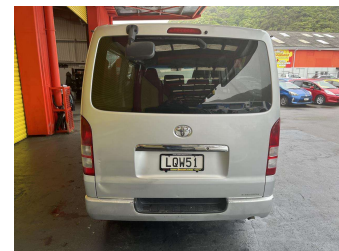

# 2009 Toyota Hiace 3.0ltr Turbo Diesel

Purchase Price

**\$14,995**

Includes GST, Registration & Licensing

Finance may be available on this vehicle. Ask one of our friendly staff for more information.

Gain peace of mind with Mechanical Breakdown Insurance. **Ask us how.**

## Top features

- » Air Bag
- » Body Kit (Factory)
- » Central Locking
- » Electric Windows
- » Power Steering
- » Radio
- » Rear Wiper
- » Tints
- » Wide Body Model

Body Style

**4 door, Coach**

Odometer

**324,392 km**

Engine

**2982 cc, Internal Combustion**

Fuel Type

**Diesel**

Transmission

**Automatic**

Wheels

-