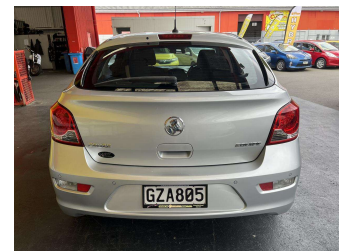

2013 Holden Cruze EQUIPE HB 1.8 AT

Purchase Price

\$7,995

Includes GST, Registration & Licensing

Finance may be available on this vehicle. Ask one of our friendly staff for more information.

Gain peace of mind with Mechanical Breakdown Insurance. **Ask us how.**

Body Style

5 door, Hatchback

Odometer

117,615 km

Engine

1796 cc, Internal Combustion

Fuel Type

Petrol

Transmission

Automatic, Front Wheel

Wheels

-

VIN

6G1PD6EM8EL905847

Interior

Charcoal, Cloth