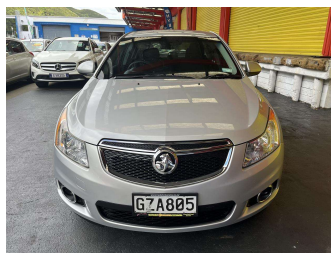

2013 Holden Cruze EQUIPE HB 1.8 AT

Purchase Price

\$7,995

Includes GST, Registration & Licensing

Finance may be available on this vehicle. Ask one of our friendly staff for more information.

Gain peace of mind with Mechanical Breakdown Insurance. **Ask us how.**

Body Style

5 door, Hatchback

Odometer

117,615 km

Engine

1796 cc, Internal Combustion

Fuel Type

Petrol

Transmission

Automatic, Front Wheel

Wheels

-

VIN

6G1PD6EM8EL905847

Interior

Charcoal, Cloth