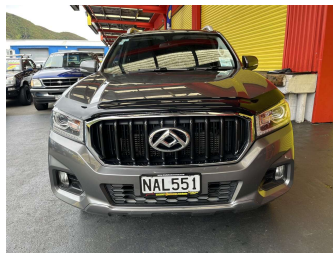

# 2018 LDV T60 4WD MT 2.8DT/4WD/6MT

Purchase Price **\$22,995**  
Includes GST, Registration & Licensing

Finance may be available on this vehicle. Ask one of our friendly staff for more information.

Gain peace of mind with Mechanical Breakdown Insurance. **Ask us how.**

Body Style  
**4 door, Ute**

Odometer  
**142,002 km**

Engine  
**2776 cc, Internal Combustion**

Fuel Type  
**Diesel**

Transmission  
**Manual, 4WD**

Wheels  
-

VIN  
**LSFAM11AXJA089831**

Interior  
-