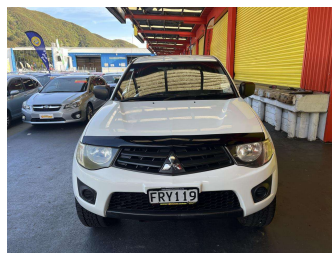

# 2010 Mitsubishi Triton 2WD 2.5D D/CAB GLX M

**Purchase Price** **\$11,995**  
Includes GST, Registration & Licensing

Finance may be available on this vehicle. Ask one of our friendly staff for more information.

Body Style  
**4 door, Ute**

Odometer  
**289,241 km**

Engine  
**2477 cc, Internal Combustion**

Fuel Type  
**Diesel**

Transmission  
**Manual, Rear Wheel**

Wheels  
-

VIN  
**MMAJNKA40BD003980**

Interior  
**Beige, Cloth**