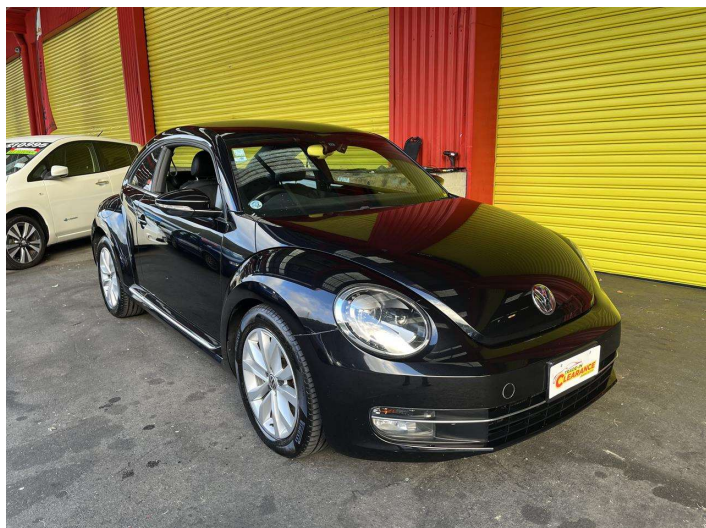

2013 Volkswagen Beetle

Purchase Price **\$12,995**
Includes GST, Registration & Licensing

Finance may be available on this vehicle. Ask one of our friendly staff for more information.

Gain peace of mind with Mechanical Breakdown Insurance. **Ask us how.**

- Top features**
- » ABS Brakes
 - » Air Bag
 - » Air Conditioning
 - » Alloy Wheels
 - » Body Kit (Factory)
 - » Central Locking
 - » Cruise Control
 - » EFI
 - » Electric Mirrors
 - » Face Lift Model
 - » Fog Lights
 - » Leather Interior

Body Style
2 door, Hatchback

Odometer
91,182 km

Engine
1197 cc, Internal Combustion

Fuel Type
Petrol

Transmission
Automatic

Wheels
-

VIN
WVWZZZ16ZDM650974

Interior
Black

Safety

Based on 2023 VSRR rating

Reg No.
-

Ext Colour
Black

History
-

Seats
4 seats

CO2 Emissions
★★★★☆
153 grams/km

Energy Economy
★★★★☆☆
Annual fuel cost of \$2,590
6.6L per 100km