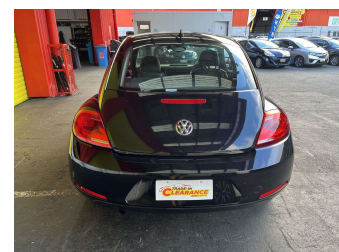

2013 Volkswagen Beetle

Purchase Price **\$12,995**
Includes GST, Registration & Licensing

Finance may be available on this vehicle. Ask one of our friendly staff for more information.

Gain peace of mind with Mechanical Breakdown Insurance. **Ask us how.**

- Top features**
- » ABS Brakes
 - » Air Bag
 - » Air Conditioning
 - » Alloy Wheels
 - » Body Kit (Factory)
 - » Central Locking
 - » Cruise Control
 - » EFI
 - » Electric Mirrors
 - » Face Lift Model
 - » Fog Lights
 - » Leather Interior

Body Style
2 door, Hatchback

Odometer
91,182 km

Engine
1197 cc, Internal Combustion

Fuel Type
Petrol

Transmission
Automatic

Wheels
-

VIN
WVWZZZ16ZDM650974

Interior
Black

Safety

Based on 2023 VSRR rating

Reg No.
-

Ext Colour
Black

History
-

Seats
4 seats

CO2 Emissions
★★★★☆
153 grams/km

Energy Economy
★★★★☆☆
Annual fuel cost of \$2,590
6.6L per 100km