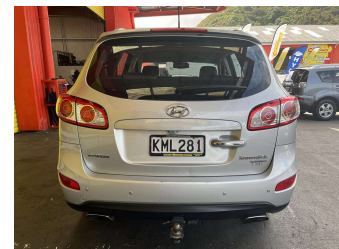

2009 Hyundai Santa Fe 2.2R CRDI ELITEA6 7S

Purchase Price

\$9,995

Includes GST, Registration & Licensing

Finance may be available on this vehicle. Ask one of our friendly staff for more information.

Gain peace of mind with Mechanical Breakdown Insurance. **Ask us how.**

Top features

- » ABS Brakes
- » Alloy Wheels
- » Leather Interior
- » Reversing Camera

Body Style

5 door, RV-SUV

Odometer

236,684 km

Engine

2199 cc, Internal Combustion