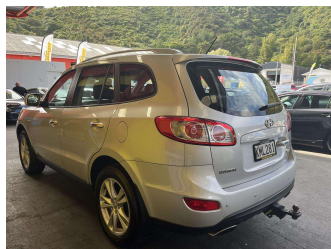

2009 Hyundai Santa Fe 2.2R CRDI ELITEA6 7S

Purchase Price

\$9,995

Includes GST, Registration & Licensing

Finance may be available on this vehicle. Ask one of our friendly staff for more information.

Gain peace of mind with Mechanical Breakdown Insurance. **Ask us how.**

Top features

- » ABS Brakes
- » Alloy Wheels
- » Leather Interior
- » Reversing Camera

Body Style

5 door, RV-SUV

Odometer

236,684 km

Engine

2199 cc, Internal Combustion