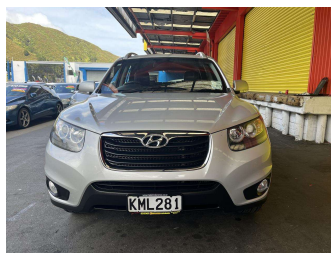

2009 Hyundai Santa Fe 2.2R CRDI ELITEA6 7S

Purchase Price

\$9,995

Includes GST, Registration & Licensing

Finance may be available on this vehicle. Ask one of our friendly staff for more information.

Gain peace of mind with Mechanical Breakdown Insurance. **Ask us how.**

Top features

- » ABS Brakes
- » Alloy Wheels
- » Leather Interior
- » Reversing Camera

Body Style

5 door, RV-SUV

Odometer

236,684 km

Engine

2199 cc, Internal Combustion