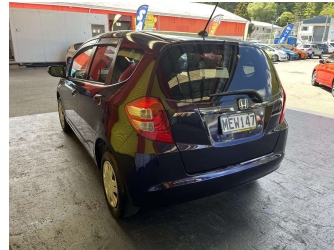

# 2007 Honda Fit 1.3ltr PETROL

**Purchase Price** **\$7,995**  
Includes GST, Registration & Licensing

Finance may be available on this vehicle. Ask one of our friendly staff for more information.

Gain peace of mind with Mechanical Breakdown Insurance. **Ask us how.**

Body Style  
**5 door, Hatchback**

Odometer  
**107,780 km**

Engine  
**1330 cc, Internal Combustion**

Fuel Type  
**Petrol**

Transmission  
**Automatic, Front Wheel**

Wheels  
-

VIN  
**7AT08G2YX19025368**