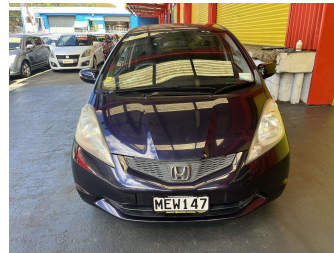

# 2007 Honda Fit 1.3ltr PETROL

**Purchase Price** **\$7,995**  
Includes GST, Registration & Licensing

Finance may be available on this vehicle. Ask one of our friendly staff for more information.

Gain peace of mind with Mechanical Breakdown Insurance. **Ask us how.**

Body Style  
**5 door, Hatchback**

Odometer  
**107,780 km**

Engine  
**1330 cc, Internal Combustion**

Fuel Type  
**Petrol**

Transmission  
**Automatic, Front Wheel**

Wheels  
-

VIN  
**7AT08G2YX19025368**