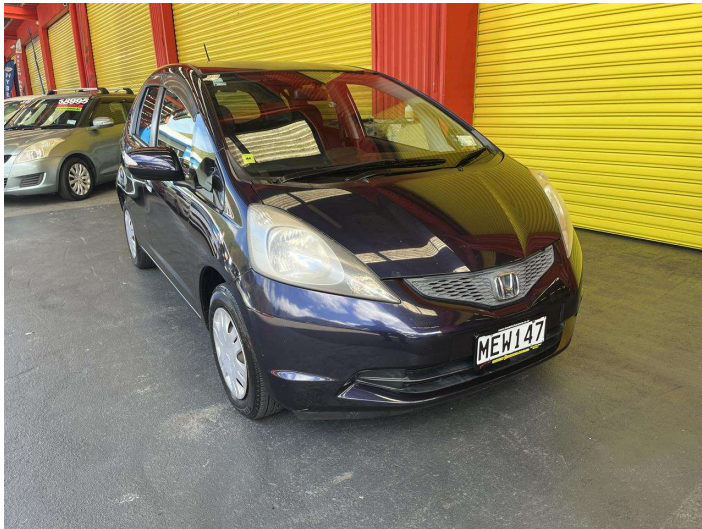

# 2007 Honda Fit 1.3ltr PETROL

**Purchase Price** **\$7,995**  
Includes GST, Registration & Licensing

Finance may be available on this vehicle. Ask one of our friendly staff for more information.

Gain peace of mind with Mechanical Breakdown Insurance. **Ask us how.**

- Top features**
- » Air Bag(s)
  - » Air Conditioning
  - » Central Locking
  - » Electric Windows
  - » Power Steering
  - » Radio
  - » Rear Wiper
  - » Reversing Camera
  - » Steering wheel control...
  - » Tints
  - » Wheel Covers

Body Style  
**5 door, Hatchback**

Odometer  
**107,780 km**

Engine  
**1330 cc, Internal Combustion**

Fuel Type  
**Petrol**

Transmission  
**Automatic, Front Wheel**

Wheels  
-

VIN  
**7AT08G2YX19025368**