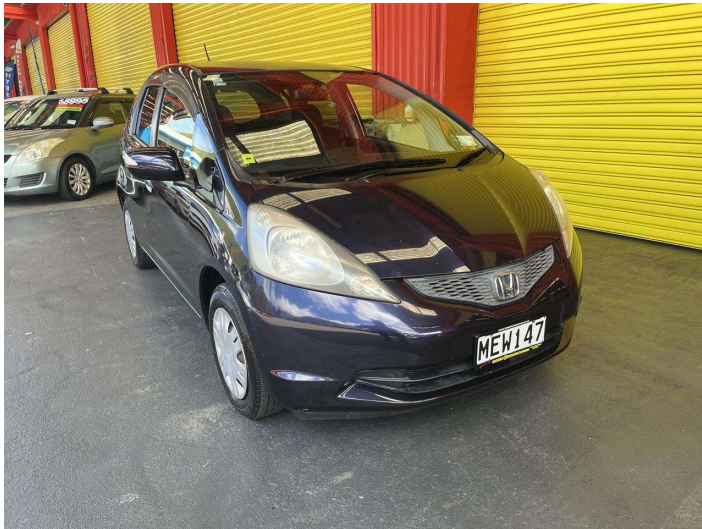

2007 Honda Fit 1.3ltr PETROL

Purchase Price **\$6,995**
Includes GST, Registration & Licensing

Finance may be available on this vehicle. Ask one of our friendly staff for more information.

Gain peace of mind with Mechanical Breakdown Insurance. **Ask us how.**

- Top features**
- » Air Bag(s)
 - » Air Conditioning
 - » Central Locking
 - » Electric Windows
 - » Power Steering
 - » Radio
 - » Rear Wiper
 - » Reversing Camera
 - » Steering wheel control...
 - » Tints
 - » Wheel Covers

Body Style
5 door, Hatchback

Odometer
107,780 km

Engine
1330 cc, Internal Combustion

Fuel Type
Petrol

Transmission
Automatic, Front Wheel

Wheels
-

VIN
7AT08G2YX19025368

Interior
Charcoal, Cloth