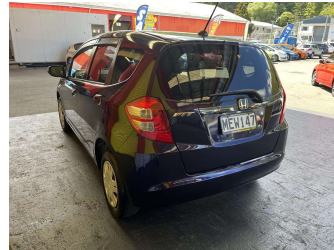

2007 Honda Fit 1.3ltr PETROL

Purchase Price **\$6,995**
Includes GST, Registration & Licensing

Finance may be available on this vehicle. Ask one of our friendly staff for more information.

Gain peace of mind with Mechanical Breakdown Insurance. **Ask us how.**

Body Style
5 door, Hatchback

Odometer
107,780 km

Engine
1330 cc, Internal Combustion

Fuel Type
Petrol

Transmission
Automatic, Front Wheel

Wheels
-

VIN
7AT08G2YX19025368

Interior
Charcoal, Cloth