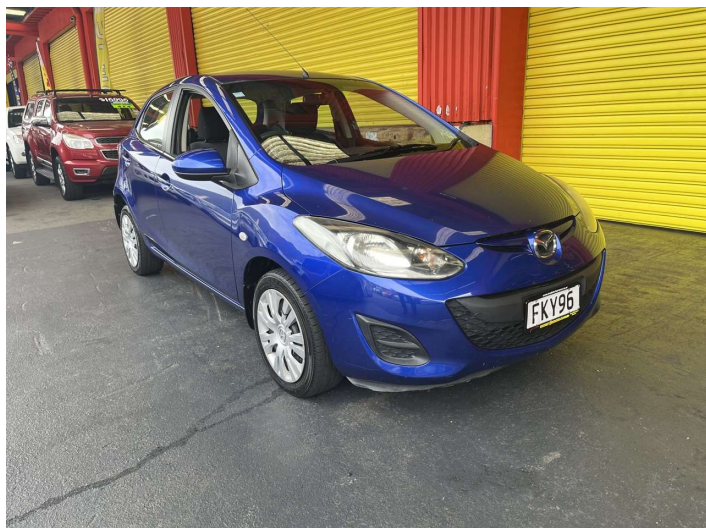

# 2010 Mazda 2 MANUAL LOW KMS

**Purchase Price** **\$8,995**  
Includes GST, Registration & Licensing

Finance may be available on this vehicle. Ask one of our friendly staff for more information.

Gain peace of mind with Mechanical Breakdown Insurance. **Ask us how.**

- Top features**
- » Air Bag(s)
  - » Air Conditioning
  - » Central Locking
  - » EFI
  - » Electric Windows
  - » Power Steering
  - » Radio
  - » Rear Wiper
  - » Steering wheel control...
  - » Tow Bar
  - » Wheel Covers

Body Style  
**5 door, Hatchback**

Odometer  
**124,515 km**

Engine  
**1498 cc, Internal Combustion**

Fuel Type  
**Petrol**

Transmission  
**Manual, Front Wheel**

Wheels  
-

VIN  
**MM0DE10Y100120209**

Interior  
**Charcoal, Cloth**