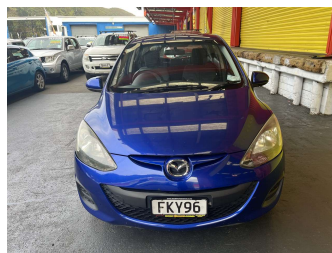

# 2010 Mazda 2 MANUAL LOW KMS

**Purchase Price** **\$8,995**  
Includes GST, Registration & Licensing

Finance may be available on this vehicle. Ask one of our friendly staff for more information.

Gain peace of mind with Mechanical Breakdown Insurance. **Ask us how.**

Body Style  
**5 door, Hatchback**

Odometer  
**124,515 km**

Engine  
**1498 cc, Internal Combustion**

Fuel Type  
**Petrol**

Transmission  
**Manual, Front Wheel**

Wheels  
-

VIN  
**MM0DE10Y100120209**

Interior  
**Charcoal, Cloth**