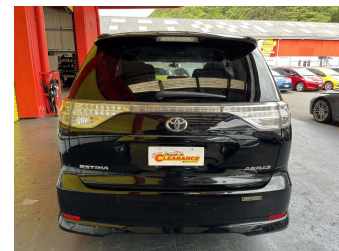

2015 Toyota Estima AERAS 5D

Purchase Price **\$13,995**
Includes GST, Registration & Licensing

Finance may be available on this vehicle. Ask one of our friendly staff for more information.

Gain peace of mind with Mechanical Breakdown Insurance. **Ask us how.**

Body Style
4 door, Station Wagon

Odometer
171,267 km

Engine
2362 cc, Internal Combustion

Fuel Type
Petrol

Transmission
Automatic

Wheels
-

VIN
7AT0H61YX24189955

Interior
Charcoal, Cloth