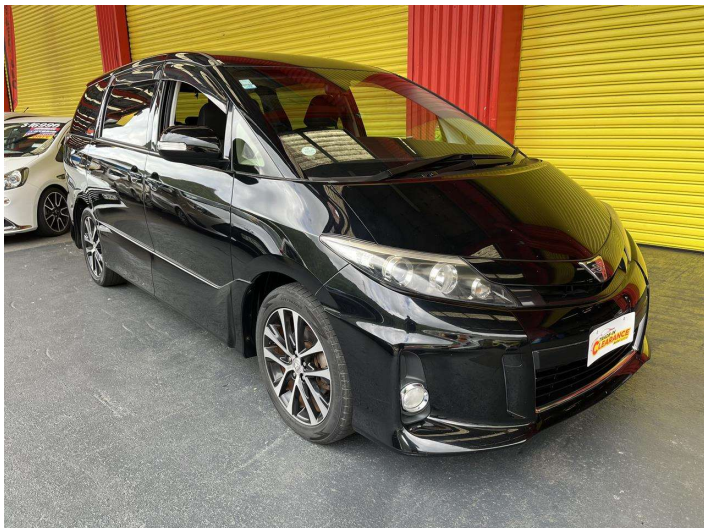

2015 Toyota Estima AERAS 5D

Purchase Price **\$13,995**
Includes GST, Registration & Licensing

Finance may be available on this vehicle. Ask one of our friendly staff for more information.

Gain peace of mind with Mechanical Breakdown Insurance. **Ask us how.**

Body Style
4 door, Station Wagon

Odometer
171,267 km

Engine
2362 cc, Internal Combustion

Fuel Type
Petrol

Transmission
Automatic

Wheels
-

VIN
7AT0H61YX24189955

Interior
Charcoal, Cloth

Safety
-

Reg No.
-

Ext Colour
Black

History
-

Seats
8 seats

CO2 Emissions
-

Energy Economy
-

Stock ID: 27210