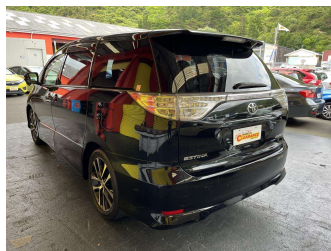

2015 Toyota Estima AERAS 5D

Purchase Price **\$13,995**
Includes GST, Registration & Licensing

Finance may be available on this vehicle. Ask one of our friendly staff for more information.

Gain peace of mind with Mechanical Breakdown Insurance. **Ask us how.**

Body Style
4 door, Station Wagon

Odometer
171,267 km

Engine
2362 cc, Internal Combustion

Fuel Type
Petrol

Transmission
Automatic

Wheels
-

VIN
7AT0H61YX24189955

Interior
Charcoal, Cloth