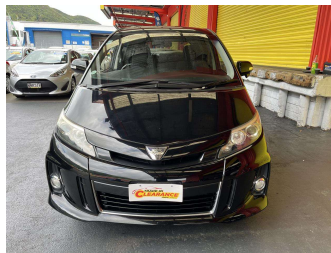

2015 Toyota Estima AERAS 5D

Purchase Price **\$13,995**
Includes GST, Registration & Licensing

Finance may be available on this vehicle. Ask one of our friendly staff for more information.

Gain peace of mind with Mechanical Breakdown Insurance. **Ask us how.**

- Top features**
- » Air Bag(s)
 - » Air Conditioning
 - » Alloy Wheels
 - » Body Kit (Factory)
 - » Car Alarm
 - » Central Locking
 - » Central Locking
 - » Cruise Control
 - » Cruise Control
 - » ESC
 - » Face Lift Model
 - » Fog Lights
 - » Push Start Button
 - » Radio
 - » Rear Wiper
 - » Roof Spoiler
 - » Smart key
 - » Steering wheel control...

Body Style
4 door, Station Wagon

Odometer
171,267 km

Engine
2362 cc, Internal Combustion

Fuel Type
Petrol

Transmission
Automatic

Wheels
-

VIN
7AT0H61YX24189955

Interior
Charcoal, Cloth

Safety
-

Reg No.
-

Ext Colour
Black

History
-

Seats
8 seats

CO2 Emissions
-

Energy Economy
-

Stock ID: 27210