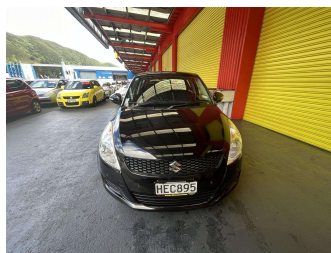

# 2013 Suzuki Swift GLX 1.4 5DR

Purchase Price **\$10,995**  
Includes GST, Registration & Licensing

Finance may be available on this vehicle. Ask one of our friendly staff for more information.

Gain peace of mind with Mechanical Breakdown Insurance. **Ask us how.**

Body Style  
**5 door, Hatchback**

Odometer  
**41,491 km**

Engine  
**1372 cc, Internal Combustion**

Fuel Type  
**Petrol**

Transmission  
**Manual, Front Wheel**

Wheels  
-

VIN  
**JSAFZC82S00139776**

Interior  
**Charcoal, Cloth**