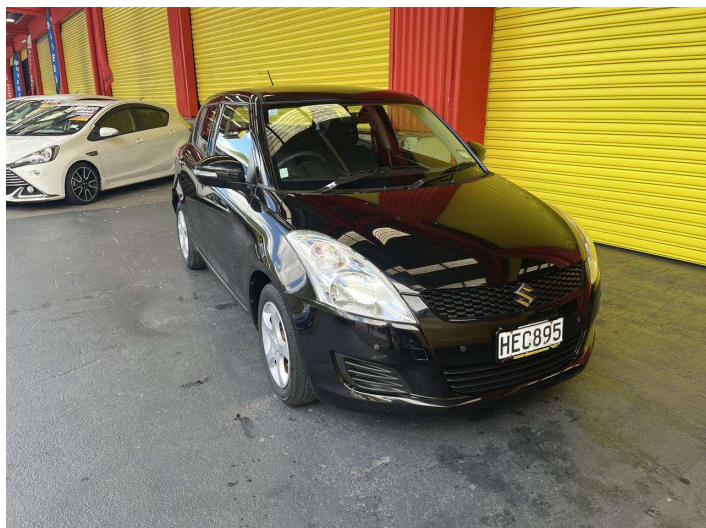

# 2013 Suzuki Swift GLX 1.4 5DR

Purchase Price **\$10,995**  
Includes GST, Registration & Licensing

Finance may be available on this vehicle. Ask one of our friendly staff for more information.

Gain peace of mind with Mechanical Breakdown Insurance. **Ask us how.**

Body Style  
**5 door, Hatchback**

Odometer  
**41,491 km**

Engine  
**1372 cc, Internal Combustion**

Fuel Type  
**Petrol**

Transmission  
**Manual, Front Wheel**

Wheels  
-

VIN  
**JSAFZC82S00139776**

Interior  
**Charcoal, Cloth**

Safety  
-

Reg No.  
**HEC895**

Ext Colour  
**Black**

History  
**NZ New**

Seats  
**5 seats**

CO2 Emissions  
-

Energy Economy  
-

VIN  
**JSAFZC82S00139776**