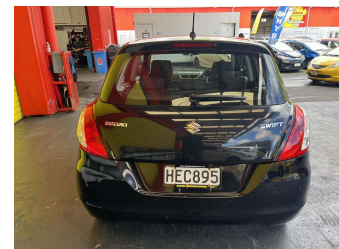

# 2013 Suzuki Swift GLX 1.4 5DR

Purchase Price **\$10,995**  
Includes GST, Registration & Licensing

Finance may be available on this vehicle. Ask one of our friendly staff for more information.

Gain peace of mind with Mechanical Breakdown Insurance. **Ask us how.**

Body Style  
**5 door, Hatchback**

Odometer  
**41,491 km**

Engine  
**1372 cc, Internal Combustion**

Fuel Type  
**Petrol**

Transmission  
**Manual, Front Wheel**

Wheels  
-

VIN  
**JSAFZC82S00139776**

Interior  
**Charcoal, Cloth**