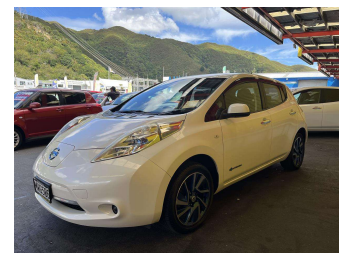

2014 Nissan LEAF

Purchase Price **\$5,995**
Includes GST, Registration & Licensing

Finance may be available on this vehicle. Ask one of our friendly staff for more information.

Gain peace of mind with Mechanical Breakdown Insurance. **Ask us how.**

Top features
None Listed

Body Style
5 door, Hatchback

Odometer
184,175 km

Engine
1 cc, Electric

Fuel Type
Electric

Transmission
Automatic, Front Wheel

Wheels
-

VIN
7AT0DH8KX18105751

Interior
-

Safety
-

Reg No.
MWG506

Ext Colour
White

History
Ex-Overseas, 3 owners

Seats
5 seats

CO2 Emissions
-

Energy Economy
-