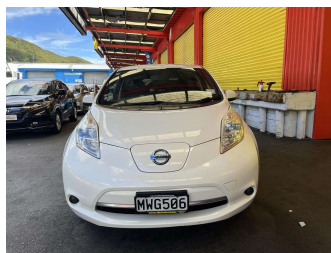

2014 Nissan LEAF

Purchase Price **\$5,995**
Includes GST, Registration & Licensing

Finance may be available on this vehicle. Ask one of our friendly staff for more information.

Gain peace of mind with Mechanical Breakdown Insurance. **Ask us how.**

Top features
None Listed

Body Style
5 door, Hatchback

Odometer
184,175 km

Engine
1 cc, Electric

Fuel Type
Electric

Transmission
Automatic, Front Wheel

Wheels
-

VIN
7AT0DH8KX18105751

Interior
-

Safety
-

Reg No.
MWG506

Ext Colour
White

History
Ex-Overseas, 3 owners

Seats
5 seats

CO2 Emissions
-

Energy Economy
-