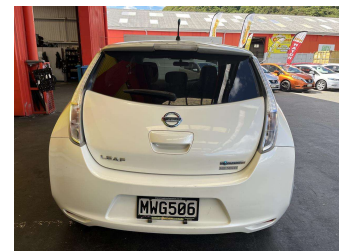

2014 Nissan LEAF

Purchase Price **\$5,995**
Includes GST, Registration & Licensing

Finance may be available on this vehicle. Ask one of our friendly staff for more information.

Gain peace of mind with Mechanical Breakdown Insurance. **Ask us how.**

Top features
None Listed

Body Style
5 door, Hatchback

Odometer
184,175 km

Engine
1 cc, Electric

Fuel Type
Electric

Transmission
Automatic, Front Wheel

Wheels
-

VIN
7AT0DH8KX18105751

Interior
-

Safety
-

Reg No.
MWG506

Ext Colour
White

History
Ex-Overseas, 3 owners

Seats
5 seats

CO2 Emissions
-

Energy Economy
-