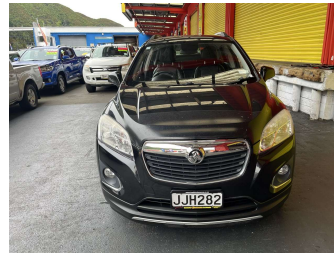

2015 Holden Trax LTZ 1.8P/6AT/SW/4DR

Purchase Price **\$10,995**
Includes GST, Registration & Licensing

Finance may be available on this vehicle. Ask one of our friendly staff for more information.

Gain peace of mind with Mechanical Breakdown Insurance. **Ask us how.**

Body Style
4 door, RV-SUV

Odometer
115,409 km

Engine
1796 cc, Internal Combustion

Fuel Type
Petrol

Transmission
Automatic, Front Wheel

Wheels
-

VIN
KL3BA7659FB010032

Interior
Black, Leather