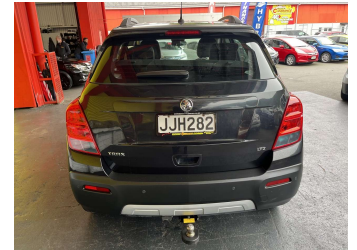

2015 Holden Trax LTZ 1.8P/6AT/SW/4DR

Purchase Price **\$10,995**
Includes GST, Registration & Licensing

Finance may be available on this vehicle. Ask one of our friendly staff for more information.

Gain peace of mind with Mechanical Breakdown Insurance. **Ask us how.**

- Top features**
- » Air Bag(s)
 - » Alloy Wheels
 - » Body Kit (Factory)
 - » Central Locking
 - » EFI
 - » Electric Windows
 - » Fog Lights
 - » Parking Sensors
 - » Power Steering
 - » Radio
 - » Rear Wiper
 - » Reversing Camera
 - » Roof Rails
 - » Roof Spoiler
 - » Steering wheel control...
 - » Tow Bar

Body Style
4 door, RV-SUV

Odometer
115,409 km

Engine
1796 cc, Internal Combustion

Fuel Type
Petrol

Transmission
Automatic, Front Wheel

Wheels
-

VIN
KL3BA7659FB010032

Interior
Black, Leather