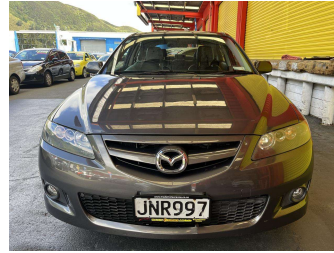

# 2005 Mazda 6 Sport Ltd

Purchase Price

**\$7,995**

Includes GST, Registration & Licensing

Finance may be available on this vehicle. Ask one of our friendly staff for more information.

Gain peace of mind with Mechanical Breakdown Insurance. **Ask us how.**

Body Style

**5 door, Hatchback**

Odometer

**219,927 km**

Engine

**2261 cc, Internal Combustion**

Fuel Type

**Petrol**