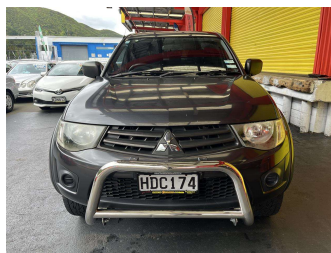

# 2013 Mitsubishi Triton 2WD 2.5D D/CAB GL M

Purchase Price **\$17,995**  
Includes GST, Registration & Licensing

Finance may be available on this vehicle. Ask one of our friendly staff for more information.

Body Style  
**4 door, Ute**

Odometer  
**150,764 km**

Engine  
**2477 cc, Internal Combustion**

Fuel Type  
**Diesel**

Transmission  
**Manual, Rear Wheel**

Wheels  
-

VIN  
**MMAJNKA40ED006383**

Interior  
**Black/ Beige, Cloth**