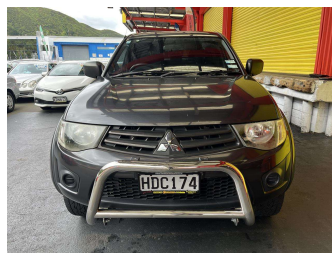

# 2013 Mitsubishi Triton 2WD 2.5D D/CAB GL M

Purchase Price **\$15,995**  
Includes GST, Registration & Licensing

Finance may be available on this vehicle. Ask one of our friendly staff for more information.

Body Style  
**4 door, Ute**

Odometer  
**150,764 km**

Engine  
**2477 cc, Internal Combustion**

Fuel Type  
**Diesel**

Transmission  
**Manual, Rear Wheel**

Wheels  
-

VIN  
**MMAJNKA40ED006383**

Interior  
**Black/ Beige, Cloth**