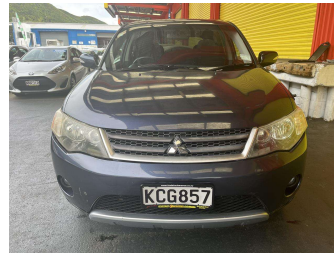

2009 Mitsubishi Outlander 2.4 XLS

Purchase Price **\$7,995**
Includes GST, Registration & Licensing

Finance may be available on this vehicle. Ask one of our friendly staff for more information.

Gain peace of mind with Mechanical Breakdown Insurance. **Ask us how.**

- Top features**
- » 4WD/4x4
 - » Air Bag(s)
 - » Air Conditioning
 - » Alloy Wheels
 - » Body Kit (Factory)
 - » Central Locking
 - » Central Locking
 - » EFI
 - » Electric Windows
 - » Fog Lights
 - » Mivec
 - » Power Steering
 - » Push Start Button
 - » Rear Wiper
 - » Roof Spoiler
 - » Steering wheel control...
 - » Tints

Body Style
4 door, RV-SUV

Odometer
222,080 km

Engine
2350 cc, Internal Combustion

Fuel Type
Petrol

Transmission
Automatic, 4WD

Wheels
-

VIN
7AT0CJ3MX14300321

Interior
Charcoal, Cloth

Safety
-

Reg No.
KCG857

Ext Colour
Blue

History
Ex-Overseas

Seats
7 seats

CO2 Emissions
-

Energy Economy
-

Stock ID: 27752