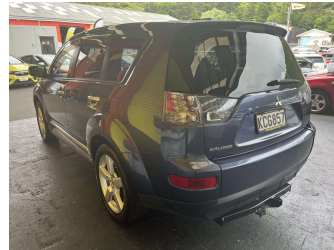

2009 Mitsubishi Outlander 2.4 XLS

Purchase Price **\$7,995**
Includes GST, Registration & Licensing

Finance may be available on this vehicle. Ask one of our friendly staff for more information.

Gain peace of mind with Mechanical Breakdown Insurance. **Ask us how.**

Body Style
4 door, RV-SUV

Odometer
222,080 km

Engine
2350 cc, Internal Combustion

Fuel Type
Petrol

Transmission
Automatic, 4WD

Wheels
-

VIN
7AT0CJ3MX14300321

Interior
Charcoal, Cloth