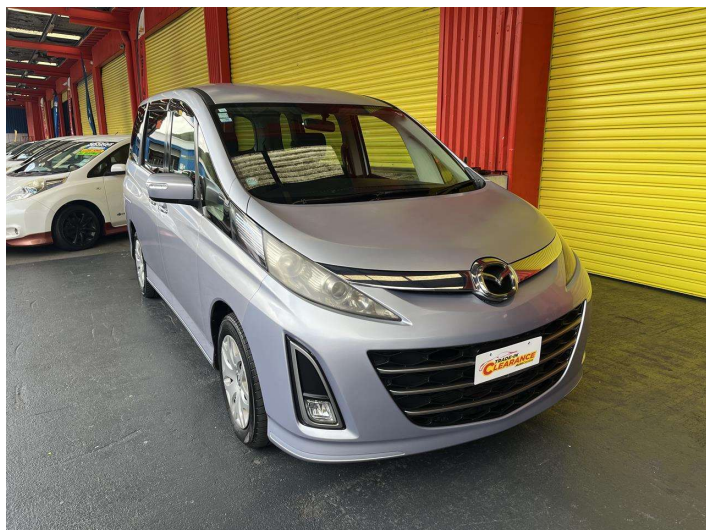

2010 Mazda BIANTE I-STOP SMART EDITION 2

Purchase Price **\$10,995**
Includes GST, Registration & Licensing

Finance may be available on this vehicle. Ask one of our friendly staff for more information.

Gain peace of mind with Mechanical Breakdown Insurance. **Ask us how.**

Body Style
4 door, People Movers

Odometer
99,660 km

Engine
1998 cc, Internal Combustion

Fuel Type
Petrol

Transmission
Automatic, Rear Wheel

Wheels
-

VIN
7AT0C145X24216794

Interior
Grey, Cloth

Safety
-

Reg No.
-

Ext Colour
Silver

History
-

Seats
8 seats

CO2 Emissions
-

Energy Economy
-

Stock ID: 27214