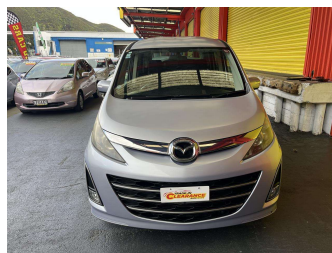

2010 Mazda BIANTE I-STOP SMART EDITION 2

Purchase Price **\$10,995**
Includes GST, Registration & Licensing

Finance may be available on this vehicle. Ask one of our friendly staff for more information.

Gain peace of mind with Mechanical Breakdown Insurance. **Ask us how.**

Body Style
4 door, People Movers

Odometer
99,660 km

Engine
1998 cc, Internal Combustion

Fuel Type
Petrol

Transmission
Automatic, Rear Wheel

Wheels
-

VIN
7AT0C145X24216794

Interior
Grey, Cloth