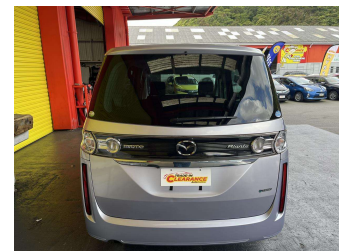

2010 Mazda BIANTE I-STOP SMART EDITION 2

Purchase Price **\$10,995**
Includes GST, Registration & Licensing

Finance may be available on this vehicle. Ask one of our friendly staff for more information.

Gain peace of mind with Mechanical Breakdown Insurance. **Ask us how.**

Body Style
4 door, People Movers

Odometer
99,660 km

Engine
1998 cc, Internal Combustion

Fuel Type
Petrol

Transmission
Automatic, Rear Wheel

Wheels
-

VIN
7AT0C145X24216794

Interior
Grey, Cloth