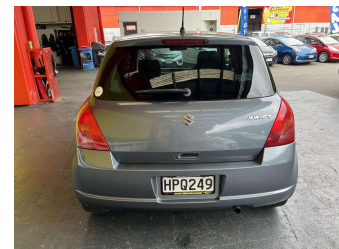

2005 Suzuki Swift 1300

Purchase Price

\$5,995

Includes GST, Registration & Licensing

Finance may be available on this vehicle. Ask one of our friendly staff for more information.

Gain peace of mind with Mechanical Breakdown Insurance. **Ask us how.**

5 door, Hatchback

Odometer

207,930 km

Engine

1320 cc, Internal Combustion

Fuel Type

Petrol

Transmission