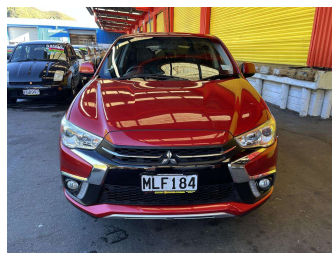

# 2019 Mitsubishi Asx XLS 2.0P/CVT

Purchase Price

**\$19,995**

Includes GST, Registration & Licensing

Finance may be available on this vehicle. Ask one of our friendly staff for more information.

Gain peace of mind with Mechanical Breakdown Insurance. **Ask us how.**

## Top features

- » Air Bag
- » Air Conditioning
- » Alloy Wheels
- » Reversing Camera

Body Style

**5 door, RV-SUV**

Odometer

**112,875 km**

Engine

**1998 cc, Internal Combustion**

Fuel Type

**Petrol**

Transmission

**Automatic, Front Wheel**

Wheels

-

VIN

**JMFXTGA2WKU025420**