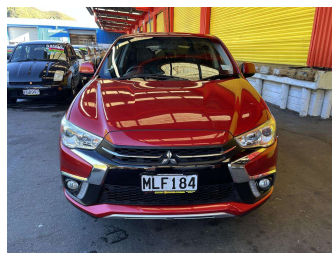

2019 Mitsubishi Asx XLS 2.0P/CVT

Purchase Price

\$18,995

Includes GST, Registration & Licensing

Finance may be available on this vehicle. Ask one of our friendly staff for more information.

Gain peace of mind with Mechanical Breakdown Insurance. **Ask us how.**

Top features

- » Air Bag
- » Air Conditioning
- » Alloy Wheels
- » Reversing Camera

Body Style

5 door, RV-SUV

Odometer

112,875 km

Engine

1998 cc, Internal Combustion

Fuel Type

Petrol

Transmission

Automatic, Front Wheel

Wheels

-

VIN

JMFXTGA2WKU025420