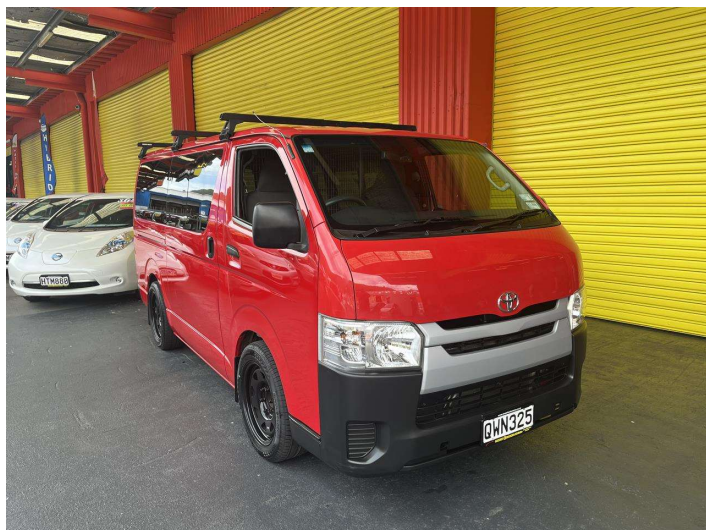

# 2017 Toyota Hiace ZL TD 3.0DT/4AT

**Purchase Price** **\$24,995**  
Includes GST, Registration & Licensing

Finance may be available on this vehicle. Ask one of our friendly staff for more information.

Body Style  
**5 door, Coach**

Odometer  
**173,600 km**

Engine  
**2982 cc, Internal Combustion**

Fuel Type  
**Diesel**

Transmission  
**Automatic, Rear Wheel**

Wheels  
-

VIN  
**JTFHT02P900223827**

Interior  
**Grey, Cloth**