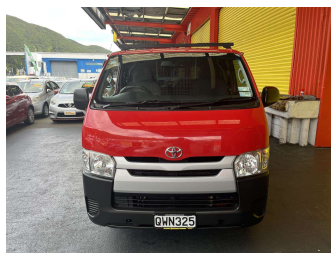

# 2017 Toyota Hiace ZL TD 3.0DT/4AT

**Purchase Price** **\$24,995**  
Includes GST, Registration & Licensing

Finance may be available on this vehicle. Ask one of our friendly staff for more information.

Body Style  
**5 door, Coach**

Odometer  
**173,600 km**

Engine  
**2982 cc, Internal Combustion**

Fuel Type  
**Diesel**

Transmission  
**Automatic, Rear Wheel**

Wheels  
-

VIN  
**JTFHT02P900223827**

Interior  
**Grey, Cloth**