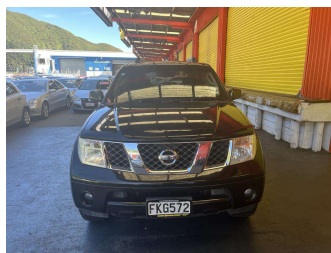

# 2007 Nissan pathfinder 2.5 4WD ST AUTO

Purchase Price **\$10,995**  
Includes GST, Registration & Licensing

Finance may be available on this vehicle. Ask one of our friendly staff for more information.

Body Style  
**5 door, RV-SUV**

Odometer  
**323,223 km**

Engine  
**2488 cc, Internal Combustion**

Fuel Type  
**Diesel**

Transmission  
**Automatic, 4WD**

Wheels  
-

VIN  
**VSKJVWR51A0161224**

Interior  
**Charcoal, Cloth**