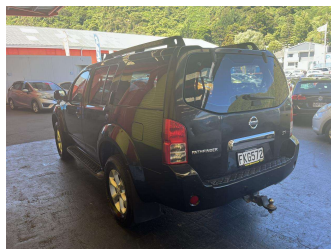

# 2007 Nissan pathfinder 2.5 4WD ST AUTO

Purchase Price **\$10,995**  
Includes GST, Registration & Licensing

Finance may be available on this vehicle. Ask one of our friendly staff for more information.

Body Style  
**5 door, RV-SUV**

Odometer  
**323,223 km**

Engine  
**2488 cc, Internal Combustion**

Fuel Type  
**Diesel**

Transmission  
**Automatic, 4WD**

Wheels  
-

VIN  
**VSKJVWR51A0161224**

Interior  
**Charcoal, Cloth**