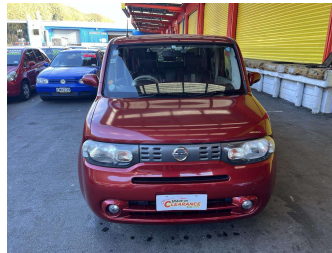

2015 Nissan Cube

Purchase Price

\$10,995

Includes GST, Registration & Licensing

Finance may be available on this vehicle. Ask one of our friendly staff for more information.

Gain peace of mind with Mechanical Breakdown Insurance. **Ask us how.**

Top features

- » ABS Brakes
- » Air Bag(s)
- » Air Conditioning
- » Body Kit
- » Electric Windows
- » Push Start Button
- » Tints
- » Wheel Covers

Body Style

4 door, Hatchback

Odometer

93,755 km

Engine

1498 cc, Internal Combustion

Fuel Type

Petrol

Transmission

Automatic

Wheels

-

VIN

7AT0DH63X24304467