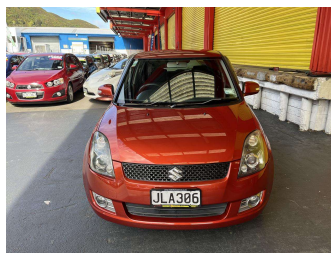

2007 Suzuki Swift

Purchase Price

\$6,995

Includes GST, Registration & Licensing

Finance may be available on this vehicle. Ask one of our friendly staff for more information.

Gain peace of mind with Mechanical Breakdown Insurance. **Ask us how.**

Body Style

5 door, Hatchback

Odometer

157,144 km

Engine

1320 cc, Internal Combustion

Fuel Type

Petrol