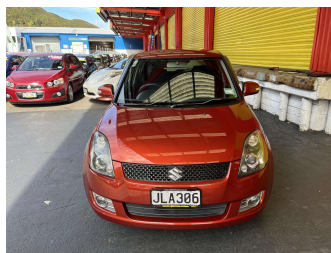

2007 Suzuki Swift

Purchase Price **\$6,995**
Includes GST, Registration & Licensing

Finance may be available on this vehicle. Ask one of our friendly staff for more information.

Gain peace of mind with Mechanical Breakdown Insurance. **Ask us how.**

Body Style
5 door, Hatchback

Odometer
157,144 km

Engine
1320 cc, Internal Combustion

Fuel Type
Petrol

Transmission
Manual, Front Wheel

Wheels
-

VIN
7AT0GK0CX15400940

Interior
Black, Cloth