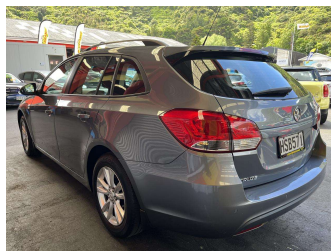

# 2014 Holden Cruze CD 1.8P/6AT/SW/5S

Purchase Price

**\$7,995**

Includes GST, Registration & Licensing

Finance may be available on this vehicle. Ask one of our friendly staff for more information.

Gain peace of mind with Mechanical Breakdown Insurance. **Ask us how.**

## Top features

- » ABS Brakes
- » Air Bag(s)
- » Alloy Wheels
- » Electric Windows
- » Roof Rails
- » Steering wheel controls

Body Style

**5 door, Station Wagon**

Odometer

**198,468 km**

Engine

**1796 cc, Internal Combustion**

Fuel Type

**Petrol**

Transmission

**Automatic, Front Wheel**

Wheels

-

VIN

**KL3JA35MJEK617140**