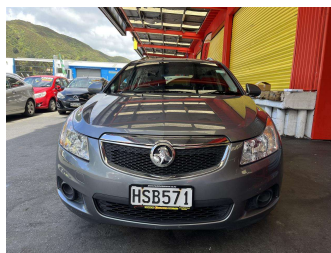

# 2014 Holden Cruze CD 1.8P/6AT/SW/5S

Purchase Price

**\$7,995**

Includes GST, Registration & Licensing

Finance may be available on this vehicle. Ask one of our friendly staff for more information.

Gain peace of mind with Mechanical Breakdown Insurance. **Ask us how.**

## Top features

- » ABS Brakes
- » Air Bag(s)
- » Alloy Wheels
- » Electric Windows
- » Roof Rails
- » Steering wheel controls

Body Style

**5 door, Station Wagon**

Odometer

**198,468 km**

Engine

**1796 cc, Internal Combustion**

Fuel Type

**Petrol**

Transmission

**Automatic, Front Wheel**

Wheels

-

VIN

**KL3JA35MJEK617140**