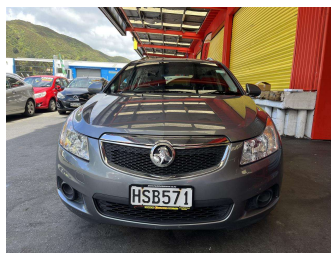

2014 Holden Cruze CD 1.8P/6AT/SW/5S

Purchase Price

\$7,995

Includes GST, Registration & Licensing

Finance may be available on this vehicle. Ask one of our friendly staff for more information.

Gain peace of mind with Mechanical Breakdown Insurance. **Ask us how.**

Top features

- » ABS Brakes
- » Air Bag(s)
- » Alloy Wheels
- » Electric Windows
- » Roof Rails
- » Steering wheel controls

Body Style

5 door, Station Wagon

Odometer

198,468 km

Engine

1796 cc, Internal Combustion

Fuel Type

Petrol

Transmission

Automatic, Front Wheel

Wheels

-

VIN

KL3JA35MJEK617140