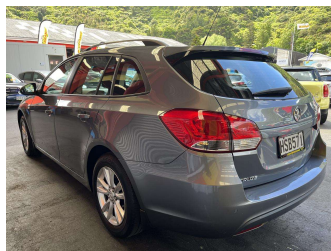

2014 Holden Cruze CD 1.8P/6AT/SW/5S

Purchase Price

\$7,995

Includes GST, Registration & Licensing

Finance may be available on this vehicle. Ask one of our friendly staff for more information.

Gain peace of mind with Mechanical Breakdown Insurance. **Ask us how.**

Top features

- » ABS Brakes
- » Air Bag(s)
- » Alloy Wheels
- » Electric Windows
- » Roof Rails
- » Steering wheel controls

Body Style

5 door, Station Wagon

Odometer

198,468 km

Engine

1796 cc, Internal Combustion

Fuel Type

Petrol

Transmission

Automatic, Front Wheel

Wheels

-

VIN

KL3JA35MJEK617140