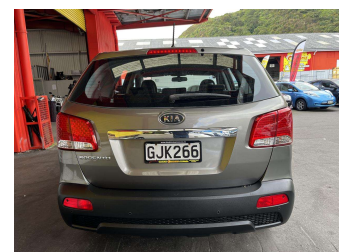

2012 Kia Sorento 2.4 PETROL AUTO

Purchase Price

\$10,995

Includes GST, Registration & Licensing

Finance may be available on this vehicle. Ask one of our friendly staff for more information.

Gain peace of mind with Mechanical Breakdown Insurance. **Ask us how.**

Top features

None Listed

Body Style

5 door, RV-SUV

Odometer

244,262 km

Engine

2359 cc