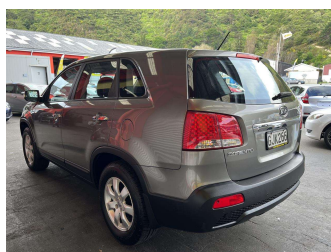

2012 Kia Sorento 2.4 PETROL AUTO

Purchase Price

\$10,995

Includes GST, Registration & Licensing

Finance may be available on this vehicle. Ask one of our friendly staff for more information.

Gain peace of mind with Mechanical Breakdown Insurance. **Ask us how.**

Top features

None Listed

Body Style

5 door, RV-SUV

Odometer

244,262 km

Engine

2359 cc