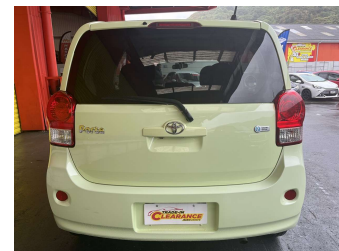

2014 Toyota Porte

Purchase Price **\$10,995**
Includes GST, Registration & Licensing

Finance may be available on this vehicle. Ask one of our friendly staff for more information.

Gain peace of mind with Mechanical Breakdown Insurance. **Ask us how.**

- Top features**
- » ABS Brakes
 - » Air Bag
 - » Air Conditioning
 - » Central Locking
 - » Electric Windows
 - » Power Steering
 - » Push Start Button
 - » Tints

Body Style
Hatchback

Odometer
70,492 km

Engine
1329 cc, Internal Combustion

Fuel Type
Petrol

Transmission
Automatic

Wheels
-

VIN
7AT0H64WX25016605

Interior
-

Safety
-

Reg No.
-