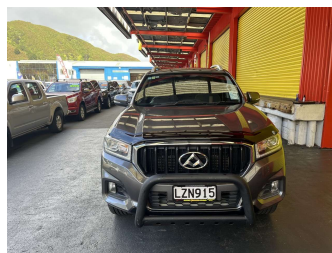

2019 LDV T60 4WD AT 2.8DT/4WD/6AT

Purchase Price **\$21,995**
Includes GST, Registration & Licensing

Finance may be available on this vehicle. Ask one of our friendly staff for more information.

Gain peace of mind with Mechanical Breakdown Insurance. **Ask us how.**

Body Style
4 door, Ute

Odometer
135,101 km

Engine
2776 cc, Internal Combustion

Fuel Type
Diesel

Transmission
Automatic, 4WD

Wheels
-

VIN
LSFAM11A5JA100945

Interior
Charcoal, Cloth