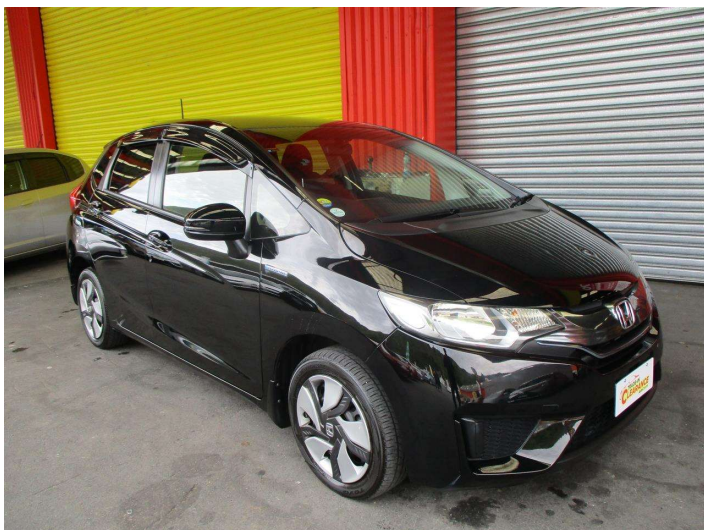

# 2014 Honda Fit HYBRID

**Purchase Price** **\$12,995**  
Includes GST, Registration & Licensing

Finance may be available on this vehicle. Ask one of our friendly staff for more information.

Gain peace of mind with Mechanical Breakdown Insurance. **Ask us how.**

**Top features**  
None Listed

Body Style  
**Hatchback**

Odometer  
**109,501 km**

Engine  
**1490 cc**

Fuel Type  
**Hybrid**

Transmission  
**Automatic**

Wheels  
-

VIN  
**7AT08G2YX22081351**

Interior  
-

Safety

Based on 2023 UCSR rating for 14-20 models

Reg No.  
-

Ext Colour  
**Black**

History  
-

Seats  
**5 seats**

CO2 Emissions  
**★★★★☆**  
**92 grams/km**