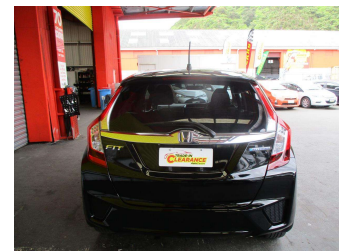

# 2014 Honda Fit HYBRID

**Purchase Price** **\$12,995**  
Includes GST, Registration & Licensing

Finance may be available on this vehicle. Ask one of our friendly staff for more information.

Gain peace of mind with Mechanical Breakdown Insurance. **Ask us how.**

**Top features**  
None Listed

Body Style  
**Hatchback**

Odometer  
**109,501 km**

Engine  
**1490 cc**

Fuel Type  
**Hybrid**

Transmission  
**Automatic**

Wheels  
-

VIN  
**7AT08G2YX22081351**

Interior  
-

Safety

Based on 2023 UCSR rating for 14-20 models

Reg No.  
-

Ext Colour  
**Black**

History  
-

Seats  
**5 seats**

CO2 Emissions  
**★★★★☆**  
**92 grams/km**