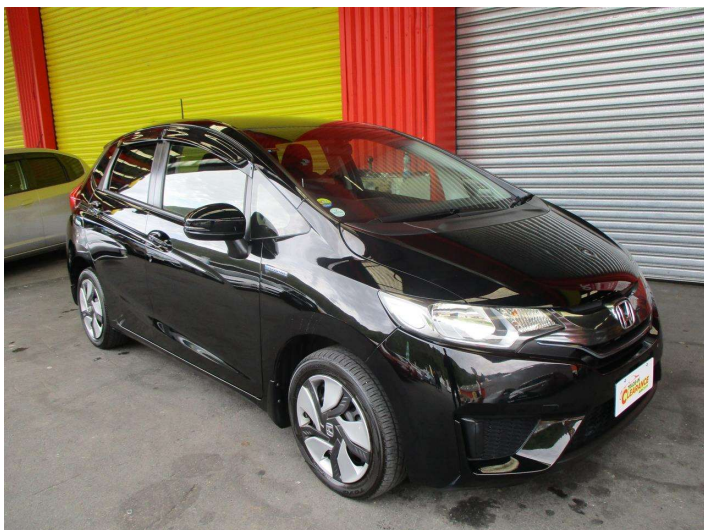

2014 Honda Fit HYBRID

Purchase Price **\$12,995**
Includes GST, Registration & Licensing

Finance may be available on this vehicle. Ask one of our friendly staff for more information.

Gain peace of mind with Mechanical Breakdown Insurance. **Ask us how.**

Top features
None Listed

Body Style
Hatchback

Odometer
109,501 km

Engine
1490 cc

Fuel Type
Hybrid

Transmission
Automatic

Wheels
-

VIN
7AT08G2YX22081351

Interior
-

Safety

Based on 2023 UCSR rating for 14-20 models

Reg No.
-

Ext Colour
Black

History
-

Seats
5 seats

CO2 Emissions
★★★★☆
92 grams/km