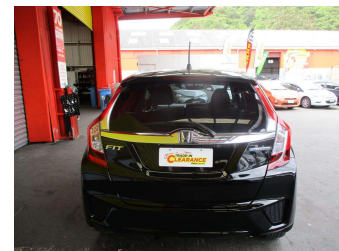

2014 Honda Fit HYBRID

Purchase Price **\$12,995**
Includes GST, Registration & Licensing

Finance may be available on this vehicle. Ask one of our friendly staff for more information.

Gain peace of mind with Mechanical Breakdown Insurance. **Ask us how.**

Top features
None Listed

Body Style
Hatchback

Odometer
109,501 km

Engine
1490 cc

Fuel Type
Hybrid

Transmission
Automatic

Wheels
-

VIN
7AT08G2YX22081351

Interior
-

Safety

Based on 2023 UCSR rating for 14-20 models

Reg No.
-

Ext Colour
Black

History
-

Seats
5 seats

CO2 Emissions
★★★★☆
92 grams/km